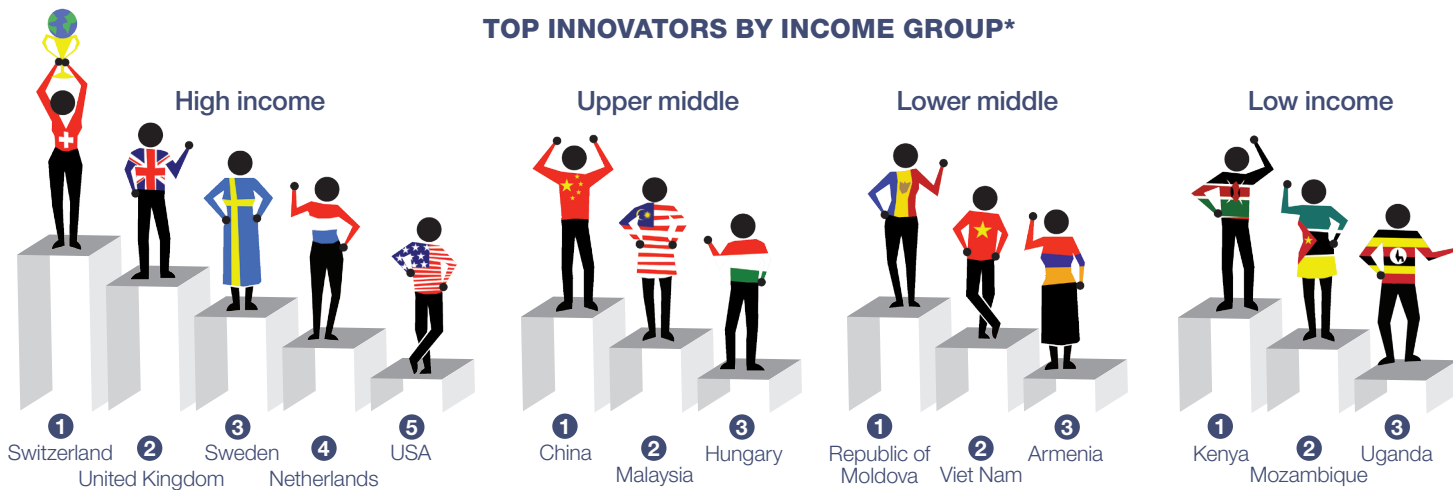

Global Innovation Index 2015

Who is leading innovation?

Every year, the Global Innovation Index ranks the innovation performance of more than 140 countries and economies around the world. Each country is scored according to 79 indicators. #GI2015

TOP PERFORMERS PER REGION*

* Excluding countries with high numbers of missing data points

TOP INNOVATORS BY INCOME GROUP*

LEADERS IN INNOVATION QUALITY

- Scientific publications quality
- Patent families
- University rankings

INNOVATION INDEX CLIMBERS

Countries that improved their innovation performance ranking compared to last year.